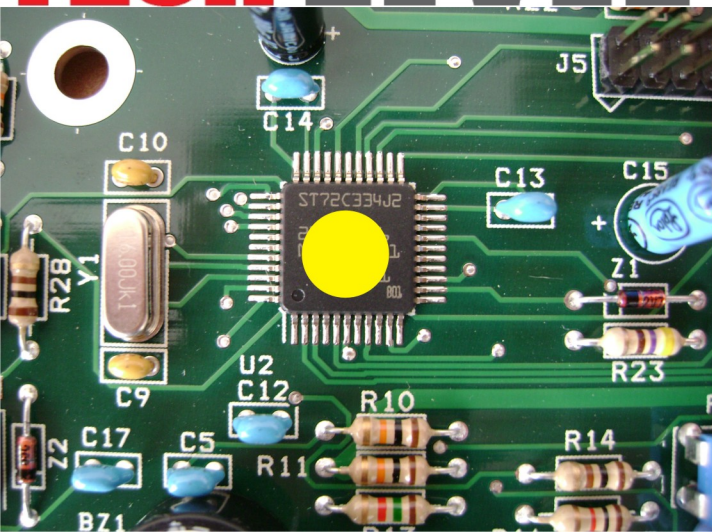

HI TECH IMPLANT

- LAST GENERATION MICROPROCESSOR

It guarantee that the motor will run soft, fluid and no jerky even at 4 rpm.

It drives all the functions including electronic calibration of the contra-angle.