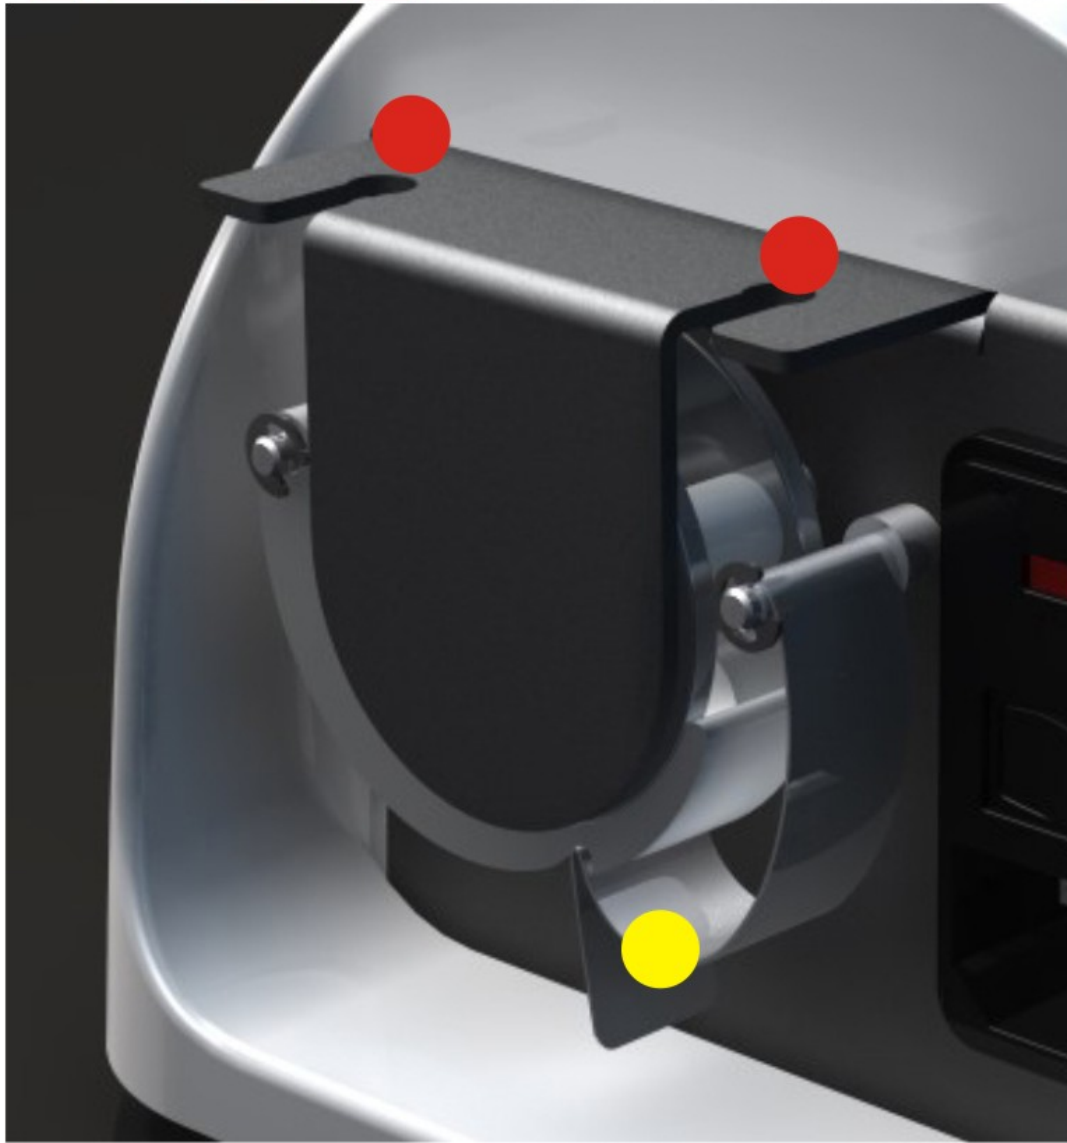

HI TECH IMPLANT

- The rotor of the pump is protected and it is very easy to attach the irrigation tube
- “No-Drops” system: to avoid the problem of the drop to the contra-angle when the flow is stopped